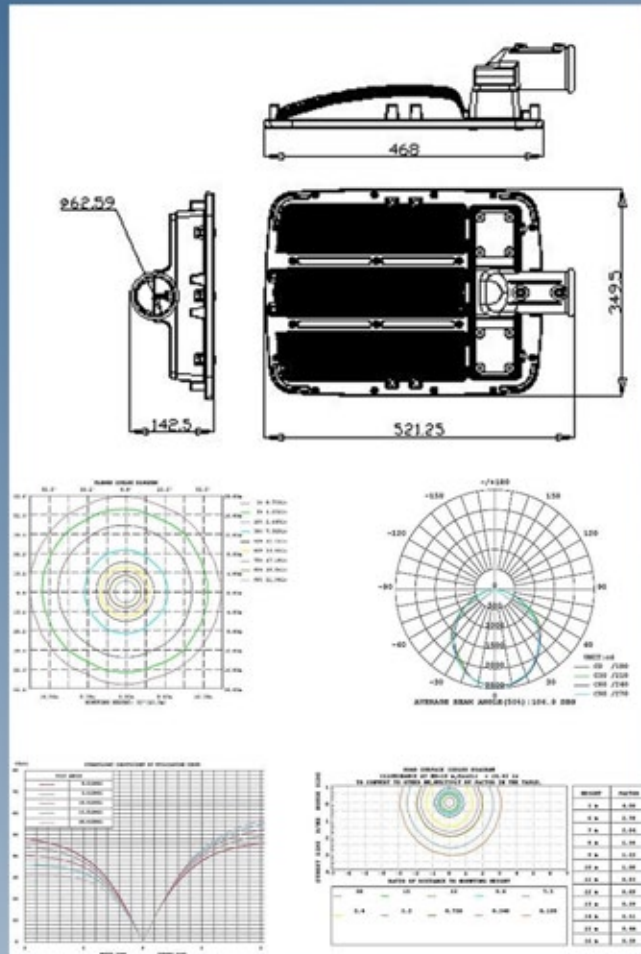

LED Street Light - S8

Performance Through Design

Rapitech Enterprise Corporation Limited
www.rapi-tech.com.tw
sales@rapi-tech.com.tw
Tel:+886-2-2608-8096 Fax: +886-2-2608-8092

LED Street Light - S8

Model	Output (W)	Color Temperature	Lifespan(hrs)	Luminous Flux	Color Rendering Index	Luminous Efficacy	Viewing Angle	Illumination
S8-045	50	6000	50000	2500	70	55	100	25
S8-075	80	6000	50000	4000	70	55	100	27
S8-100	120	6000	50000	5800	70	58	100	24
S8-150	150	6000	50000	8000	70	60	100	30